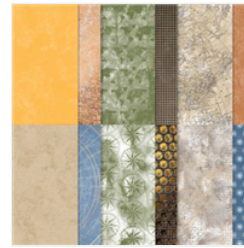

[World Of Good Specialty Designer Series Paper - 152491](#)

Price: $15.00

[Add to Cart](#)