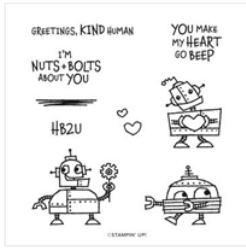

Valentine, You Make My Heart Go Beep!

Laura Milligan
laura@lauramilligan.com
www.lauramilligan.com

Nuts & Bolts Cling Stamp Set - 157650

Price: $21.00

[Add to Cart](#)