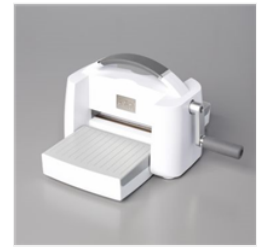

Valentine, You Make My Heart Go Beep!

Laura Milligan
laura@lauramilligan.com
www.lauramilligan.com

INSTRUCTIONS:

1. Fold the Basic White Thick Cardstock in half and burnish the fold with a Bone Folder.
2. Adhere the 4 1/4 x 5 1/2 DSP to the card base with Multipurpose Liquid Glue.
3. Run the large piece of Basic White Cardstock through a Stampin' Cut & Emboss Machine with the Bouquet of Love Heart Die placed in the center.
4. Adhere the 3 1/2 x 3 1/2 DSP below the negative die-cut space with dimensionals.
5. Adhere to the card with dimensionals.
6. Crop the Real Red Cardstock with the smaller heart die-cut. Adhere with dimensionals.
7. Stamp the robot and sentiment with Tuxedo Black Memento Ink onto the Basic White Cardstock pieces. Snip with Paper Snips.
8. Color the robot with Stampin' Blends (Basic Black, Smoky Slate, Real Red)
9. Adhere as shown with dimensionals.
10. Embellish with Black Classic Matte Dots.

Basic White 8-1/2" X 11" Cardstock - 159276

Price: \$9.75

[Add to Cart](#)

Stampin' Cut & Emboss Machine - 149653

Price: \$120.00

[Add to Cart](#)

Bouquet Of Love Hybrid Embossing Folder - 157641

Price: \$29.00