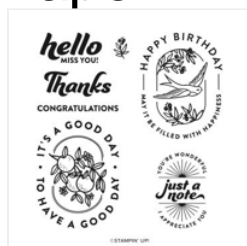

Filled with Happiness Meets Delightfully Eclectic Designer Series Paper!

Laura Milligan
laura@lauramilligan.com
www.lauramilligan.com

Filled With
Happiness
Photopolymer
Stamp Set
(English) - 162915

Price: $20.00

Add to Cart